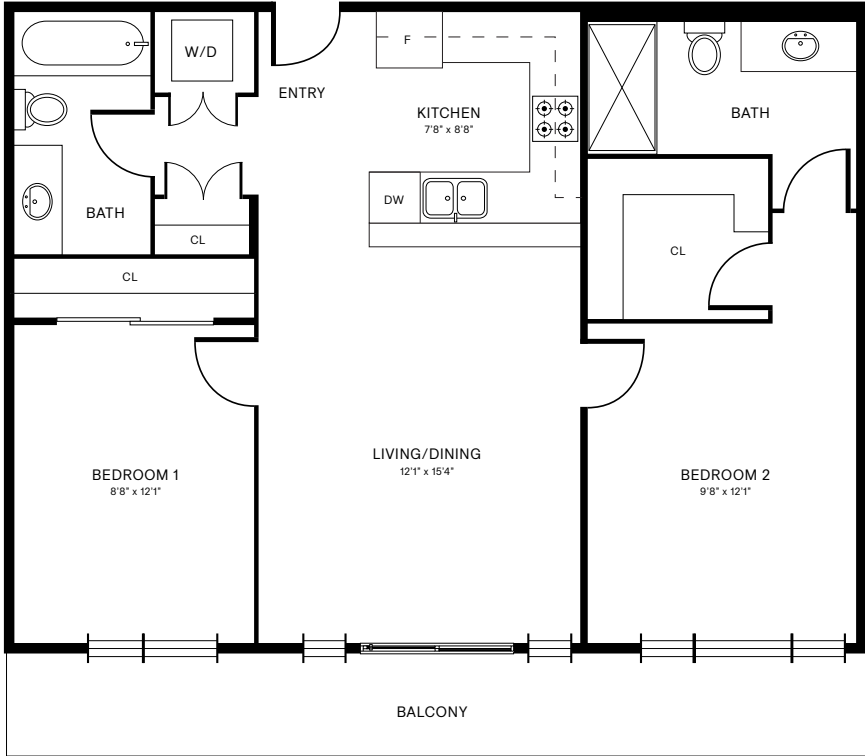

# UNIT 2B<sub>2</sub>

2 BEDROOM | 2 BATHROOM

842 SQFT

Please note that the virtual tours, floor plans, and photos are indicative only and may not represent the exact layout, size, design or inclusions of your chosen suite. Prices, incentives, availability and specifications are subject to change. Images may not reflect actual suite finishes. Pet restrictions may apply. E. & O.E