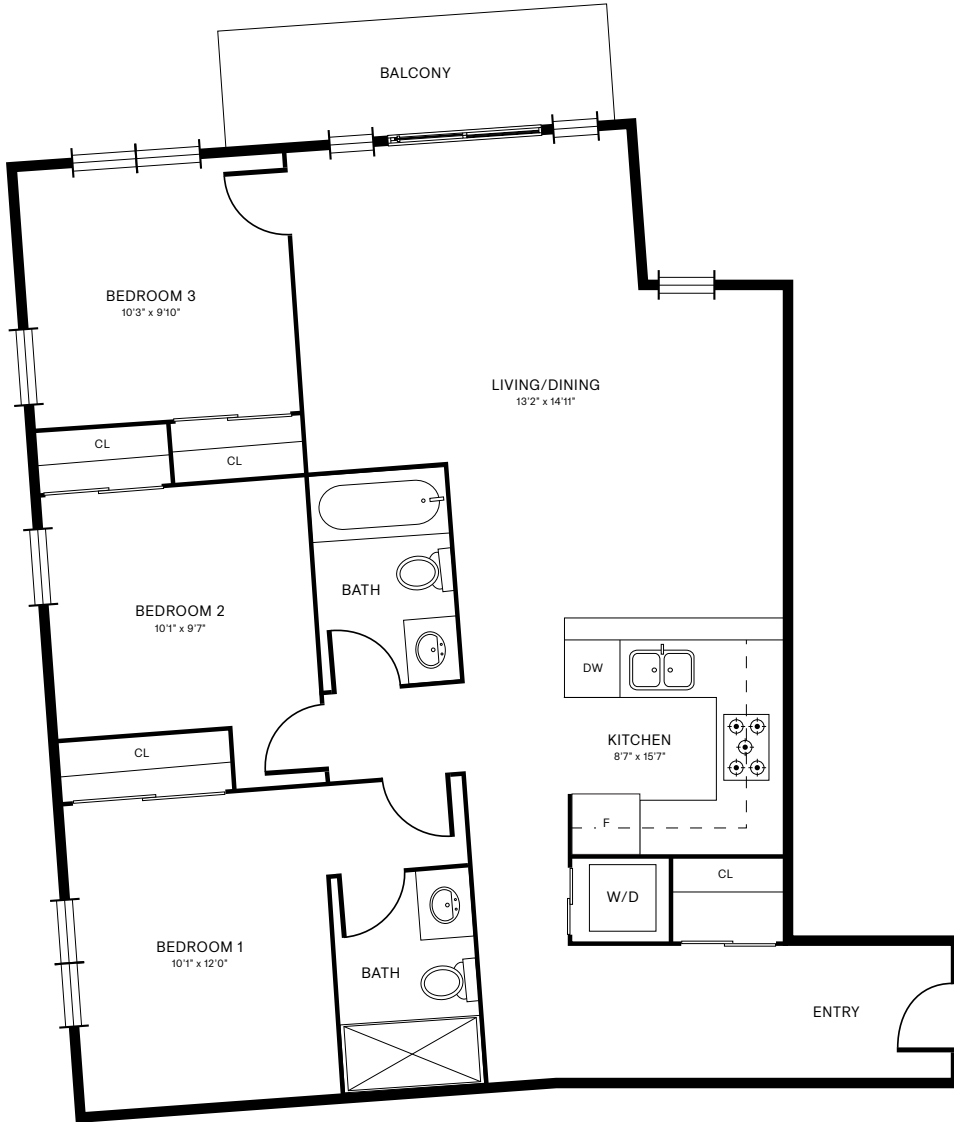

UNIT 3B₂

3 BEDROOM | 2 BATHROOM

1061 SQFT

Please note that the virtual tours, floor plans, and photos are indicative only and may not represent the exact layout, size, design or inclusions of your chosen suite. Prices, incentives, availability and specifications are subject to change. Images may not reflect actual suite finishes. Pet restrictions may apply. E. & O.E

THE GORGE
VICTORIA